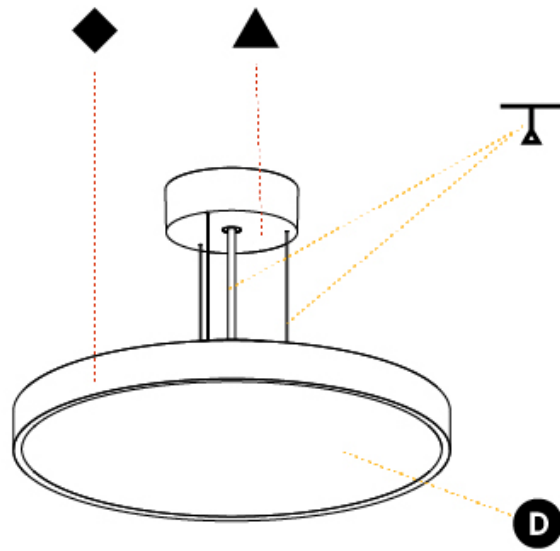

Certified By: Certified for North American Standards
 IP rating: IP20

51mm 2"
86mm 3 3/8" 2000-6000mm max.

SIGN DIVA KORONA SUSPENSION

A300012-

PROJECT
TYPE
SPECIFIER
QUANTITY
DATE

SIGN DIVA COLOR FINISH CHART