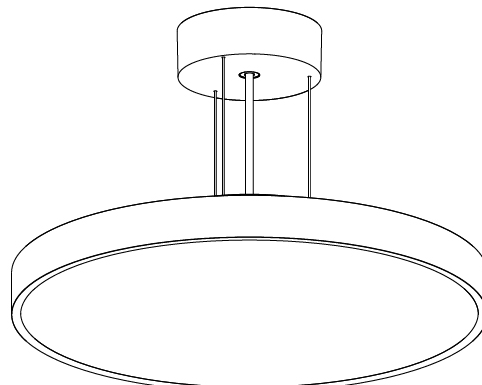

GENERAL

Series: Sign Diva
 Subseries: Sign Diva Korona
 Brand: Prolicht
 Division: Architectural
 Mounting Type: Suspension
 Mounting Location: Ceiling
 Subcategory: Pendant

PHYSICAL

Shape: Round
 Diameter (mm): 400
 Diameter (in): 15 3/4
 Height (mm): 86
 Height (in): 3 3/8
 Light Distribution: Direct
 Weight (kg): 3.302
 Weight (lbs): 7.28
 Diffuser: PMMA - Opal / Micro-Prism / Sparkling Secret / Vintage Industrial
 Fixture Finish: SSR / BKV / CWI / CRY / HAB / UFT / ITA / RUA / FTG / MYG / LOD / PUS / FRO / FUP / KIA / POP / BLS / SPG / MEY / GOH / GUM / CHC / COM / ABZ / JAG / OBR / MOS / ROR
 Fixture Material: Extruded Aluminum / Steel
 Cable Details: 2,000mm/78 3/4" or 6,000mm/236 1/4" Transparent Cable

Certified By: Certified for North American Standards
 IP rating: IP20

51mm 2"
 86mm 3 3/8" 2000-6000mm max.

Ø 400mm 15 3/4"

SIGN DIVA KORONA SUSPENSION

A300011-

PROJECT
TYPE
SPECIFIER
QUANTITY
DATE

A

SIGN DIVA KORONA SUSPENSION

GENERAL

Series: Sign Diva
 Subseries: Sign Diva Korona
 Brand: Prolicht
 Division: Architectural
 Mounting Type: Suspension
 Mounting Location: Ceiling
 Subcategory: Pendant

PHYSICAL

Shape: Round
 Diameter (mm): 400
 Diameter (in): 15 3/4
 Height (mm): 86
 Height (in): 3 3/8
 Light Distribution: Direct / Indirect
 Weight (kg): 3.728
 Weight (lbs): 8.22
 Diffuser: PMMA - Opal / Micro-Prism / Sparkling Secret / Vintage Industrial
 Fixture Finish: SSR / BKV / CWI / CRY / HAB / UFT / ITA / RUA / FTG / MYG / LOD / PUS / FRO / FUP / KIA / POP / BLS / SPG / MEY / GOH / GUM / CHC / COM / ABZ / JAG / OBR / MOS / ROR
 Fixture Material: Extruded Aluminum / Steel
 Cable Details: 2,000mm/78 3/4" or 6,000mm/236 1/4" Transparent Cable