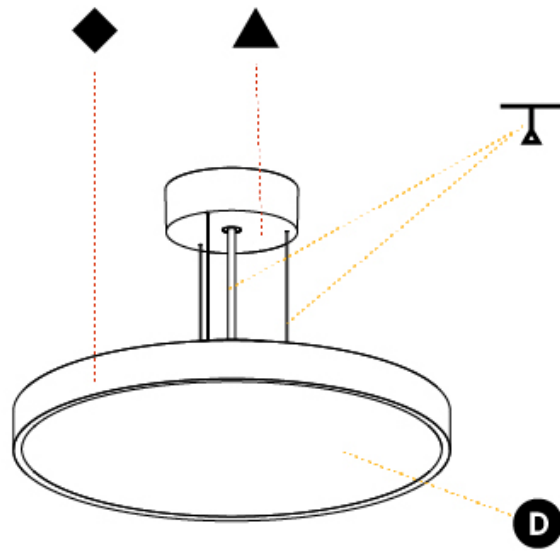

Certified By: Certified for North American Standards
 IP rating: IP20

51mm 2"
 86mm 3 3/8" 2000-6000mm max.

Ø 400mm 15 3/4"

SIGN DIVA KORONA SUSPENSION

A300011-

PROJECT
TYPE
SPECIFIER
QUANTITY
DATE

A

SIGN DIVA KORONA SUSPENSION

GENERAL

Series: Sign Diva
 Subseries: Sign Diva Korona
 Brand: Prolicht
 Division: Architectural
 Mounting Type: Suspension
 Mounting Location: Ceiling
 Subcategory: Pendant

PHYSICAL

Shape: Round
 Diameter (mm): 400
 Diameter (in): 15 3/4
 Height (mm): 86
 Height (in): 3 3/8
 Light Distribution: Direct / Indirect
 Weight (kg): 3.728
 Weight (lbs): 8.22
 Diffuser: PMMA - Opal / Micro-Prism / Sparkling Secret / Vintage Industrial
 Fixture Finish: SSR / BKV / CWI / CRY / HAB / UFT / ITA / RUA / FTG / MYG / LOD / PUS / FRO / FUP / KIA / POP / BLS / SPG / MEY / GOH / GUM / CHC / COM / ABZ / JAG / OBR / MOS / ROR
 Fixture Material: Extruded Aluminum / Steel
 Cable Details: 2,000mm/78 3/4" or 6,000mm/236 1/4" Transparent Cable